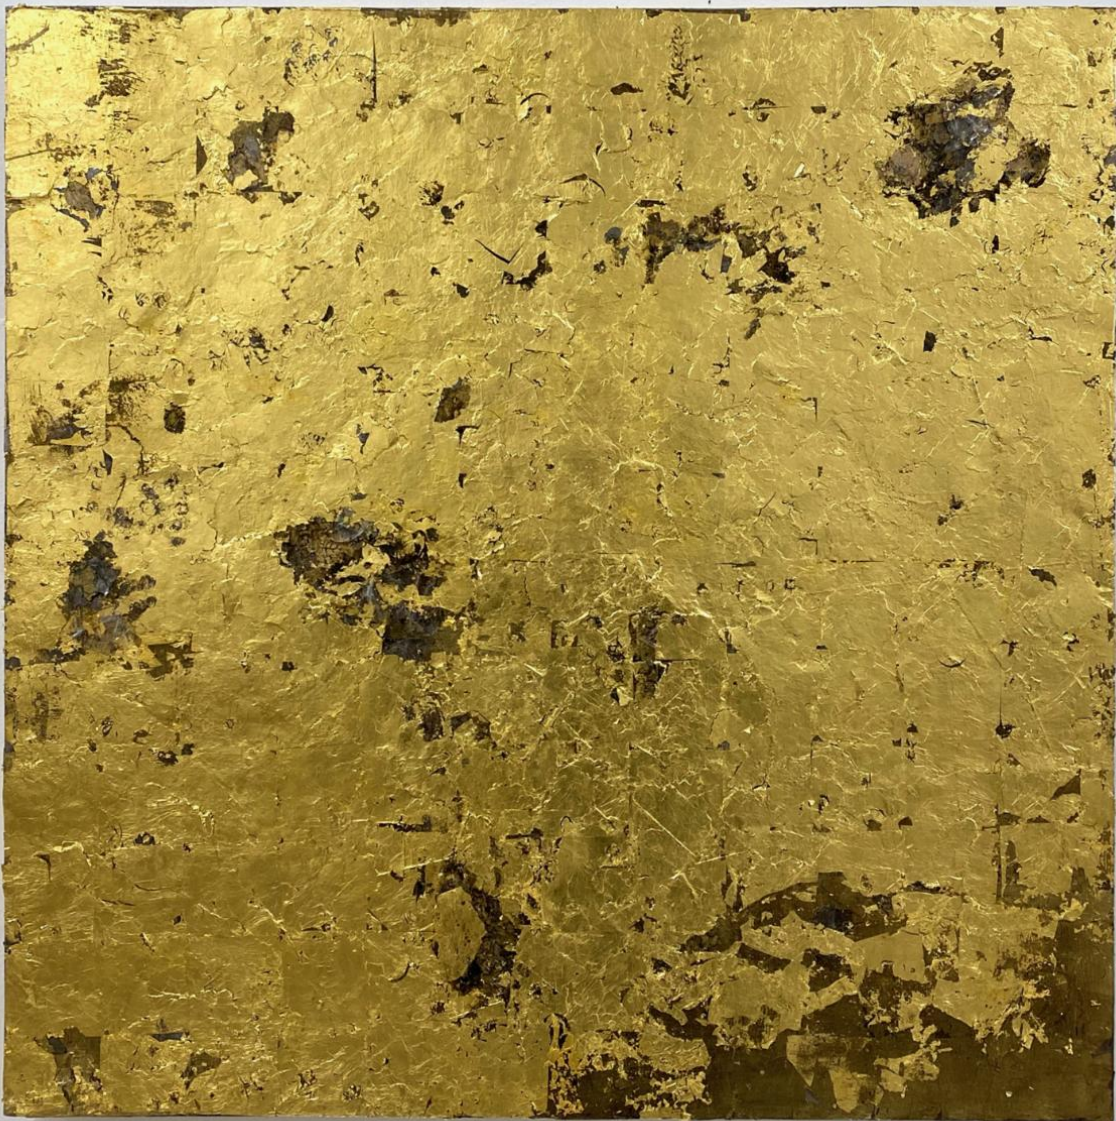

# Rise and Shine!

Ken Buhler • Cathy Choi • Catherine Howe  
Michelle Sakhai • Rosalind Tallmadge

ROSALIND TALLMADGE *Ourboros*, 2021  
Italian 24K gold leaf, sumi ink and mica flakes on silk  
38 x 38 inches

**CATHERINE HOWE** *White Opal Painting (citron and silver)*, 2021  
Aluminum leaf, luminous pigments and acrylic mediums on canvas  
30 x 30 x 1 1/2 inches

---

**KEN BUHLER** *Ocean Park*, 2020  
Watercolor and gold leaf on Rives BFK paper  
42 x 32 inches